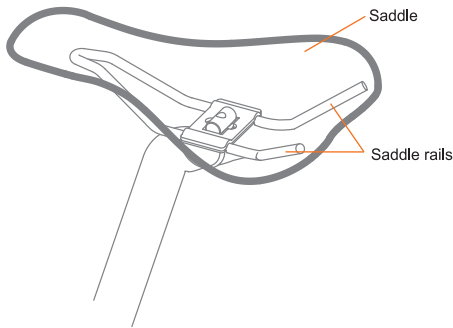

fig. 1

fig. 2

fig. 3

Place top of bag up against rails.

fig. 4

Wrap left strap around left rail and stick Velcro.

fig. 5

Wrap right strap around right rail and stick Velcro.

fig. 6

Wrap strap on front of bag around seatpost.

fig. 7

Attached bag.

Carry limit: 1.5 kg.

Limited Warranty

Ibera warrants this product for normal usage against workmanship, and material defects to the original purchaser for two year from purchase date. Products purchased online are not covered by this warranty unless purchased from an authorised Ibera online store. 1. User assumes all risk of personal injury, damage to or failure of the product when it is used in jumping, acrobatics or similar activities. 2. Warranty does not cover any incidental or consequential damages, such as personal injury or other losses due to accident, neglect, misuse, abuse, modification, normal wear and tear, improper care and cleaning, or failure to follow included instructions.