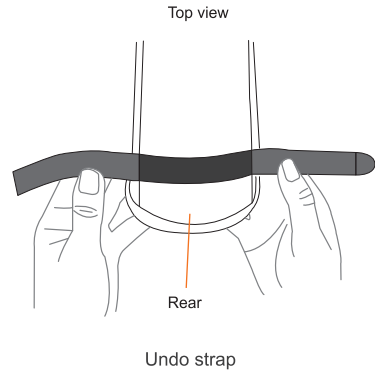

fig. 1

fig. 2

fig. 3

Place top of bag up against rails.

fig. 4

Wrap left strap around left rail and stick Velcro.

fig. 5

Wrap right strap around right rail and stick Velcro.

fig. 6

Wrap strap on front of bag around seatpost.

fig. 7

Attached bag.

Carry limit: 1.5 kg.

Limited Warranty

Ibera warrants this product for normal usage against workmanship, and material defects to the original purchaser for two year from purchase date. Products purchased online are not covered by this warranty unless purchased from an authorised Ibera online store. 1. User assumes all risk of personal injury, damage to or failure of the product when it is used in jumping, acrobatics or similar activities. 2. Warranty does not cover any incidental or consequential damages, such as personal injury or other losses due to accident, neglect, misuse, abuse, modification, normal wear and tear, improper care and cleaning, or failure to follow included instructions.