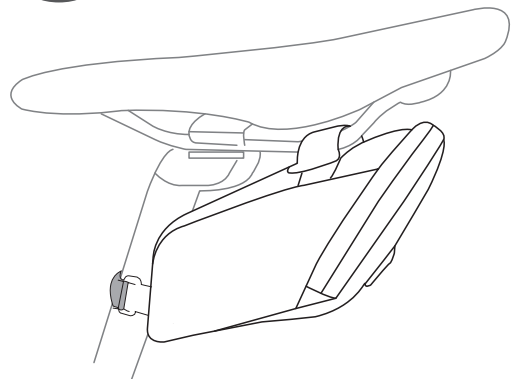

fig. 1

fig. 2

fig. 3

Place top of bag up against rails.

fig. 4

Wrap left strap around left rail and stick Velcro.

fig. 5

Wrap right strap around right rail and stick Velcro.

fig. 6

Wrap strap on front of bag around seatpost.

fig. 7

Attached bag.

Carry limit: 1.5 kg.

Limited Warranty

Ibera warrants this product for normal usage against workmanship, and material defects to the original purchaser for two year from purchase date. Products purchased online are not covered by this warranty unless purchased from an authorised Ibera online store. 1. User assumes all risk of personal injury, damage to or failure of the product when it is used in jumping, acrobatics or similar activities. 2. Warranty does not cover any incidental or consequential damages, such as personal injury or other losses due to accident, neglect, misuse, abuse, modification, normal wear and tear, improper care and cleaning, or failure to follow included instructions.