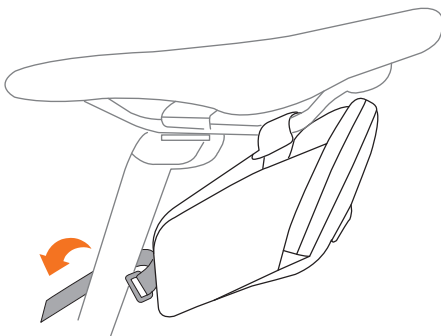

fig. 1

fig. 2

fig. 3

Place top of bag up against rails.

fig. 4

Wrap left strap around left rail and stick Velcro.

fig. 5

Wrap right strap around right rail and stick Velcro.

fig. 6

Wrap strap on front of bag around seatpost.

fig. 7

Attached bag.

Carry limit: 1.5 kg.

Limited Warranty

Ibera warrants this product for normal usage against workmanship, and material defects to the original purchaser for two year from purchase date. Products purchased online are not covered by this warranty unless purchased from an authorised Ibera online store. 1. User assumes all risk of personal injury, damage to or failure of the product when it is used in jumping, acrobatics or similar activities. 2. Warranty does not cover any incidental or consequential damages, such as personal injury or other losses due to accident, neglect, misuse, abuse, modification, normal wear and tear, improper care and cleaning, or failure to follow included instructions.