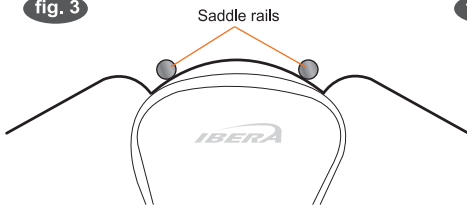

fig. 1

fig. 2

fig. 3

Place top of bag up against rails.

fig. 4

Wrap left strap around left rail and stick Velcro.

fig. 5

Wrap right strap around right rail and stick Velcro.

fig. 6

Wrap strap on front of bag around seatpost.

fig. 7

Attached bag.

Carry limit: 1.5 kg.

Limited Warranty

Ibera warrants this product for normal usage against workmanship, and material defects to the original purchaser for two year from purchase date. Products purchased online are not covered by this warranty unless purchased from an authorised Ibera online store. 1. User assumes all risk of personal injury, damage to or failure of the product when it is used in jumping, acrobatics or similar activities. 2. Warranty does not cover any incidental or consequential damages, such as personal injury or other losses due to accident, neglect, misuse, abuse, modification, normal wear and tear, improper care and cleaning, or failure to follow included instructions.