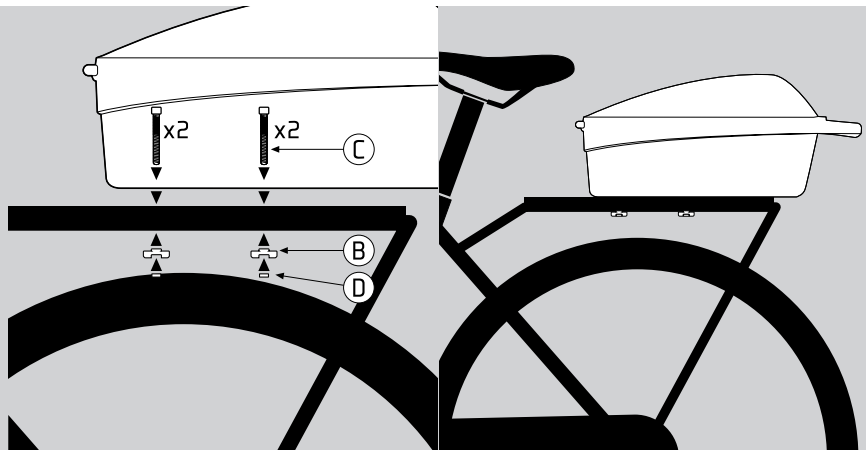

TOP CASE

EN. TOP CASE FOR BICYCLE PT. MALA TRASEIRA PARA BICICLETA
FR. TOP CASE POUR VÉLO DE. FAHRRADGEPÄCKTRÄGERBOX

CFS - carrier mounting system

e-bike fitting

capacity 5 kg / 11 L

safety reflective stickers

high impact resistance

lightweight

easy
easy to install

100% recycle material
made with non toxic and recyclable materials

☐ **DIRECT** mounting system

☐ **QUICK** release system